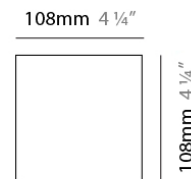

DAU SURFACE

D93197

GENERAL

Series: Dau _____
Brand: Milan _____
Division: Design _____
Mounting Type: Surface _____
Mounting Location: Wall _____
Subcategory: Up/Down Light _____

PHYSICAL

Shape: Rectangle _____
Length (mm): 80 _____
Length (in): 3 1/8 _____
Height (mm): 200 _____
Height (in): 7 7/8 _____
Extension (mm): 101 _____
Extension (in): 4 _____
Light Distribution: Direct / Indirect _____
Weight (kg): 4.5 _____
Weight (lbs): 10 _____
Fixture Finish: WHI _____
Fixture Material: Metal _____

ELECTRICAL

Lamp Type: LED _____
Total Output Wattage (W): 20 _____
Max. Wattage Per Lamp (W): 10 _____
Dimming: Electronic Low Voltage Dimming _____
Driver Type: 120V DIRECT LINE (operates without a driver) _____
Input Voltage (V): 120 _____

LED

Number of LEDs: 2 _____
Color Temperature (°K): 2700 _____
Nominal Lumen (lm): 2 x 1010 _____
CRI: >80 CRI _____

OPTICAL

Reflector°: 50 _____

RATINGS AND CERTIFICATIONS

Certified By: CSA Certified to UL and CSA Standards _____
IP rating: IP44 _____

J-Box cover plate
Included